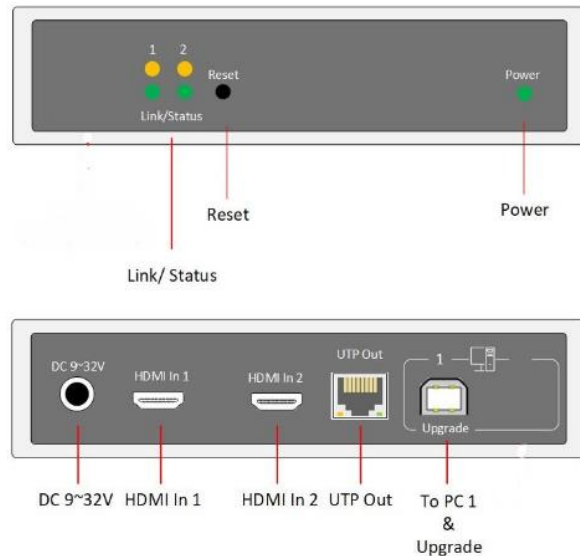

This digital extension solution is based on standard UDPIP technology allowing unicast (point-to-point) or multi-cast (one-to-many) through a 1Gig Ethernet switch. Due to multi-cast features, the UDP4000P-HDMI can also be used in a multi-source video wall or even a surveillance centre.

Features

- Supports Full HD video resolutions up to 1920x1200 @ 60Hz, and below, per port
- Seamless interconnectivity between single and dual video UDP series models
- Up to approximately 150m over CAT5, CAT6e or CAT7
- IP based technology supporting unicast (point-to-point) or multi-cast (one-to-many) through a 1Gig Ethernet switch
- Support for many-to-many group broadcasting or multi-user KVM matrix ** 1Gig Ethernet Switch must support at least IGMPv2 as a minimum
- Multi-user KVM matrix mode : On Screen Display (OSD) listing all attached systems
- Matrix Manager is built into each user station – no external matrix manager required
- Supports two USB HID ports for Keyboard and Mouse and two USB ports compatible with : USB touch screen, media stick, jogger wheel, tablet
- 3.5mm Audio jack for microphone in and audio out
- RS-232 and IR connectivity
- Encoder/Decoder engine with Scalar Function for video wall displays with 180, 270 Rotation