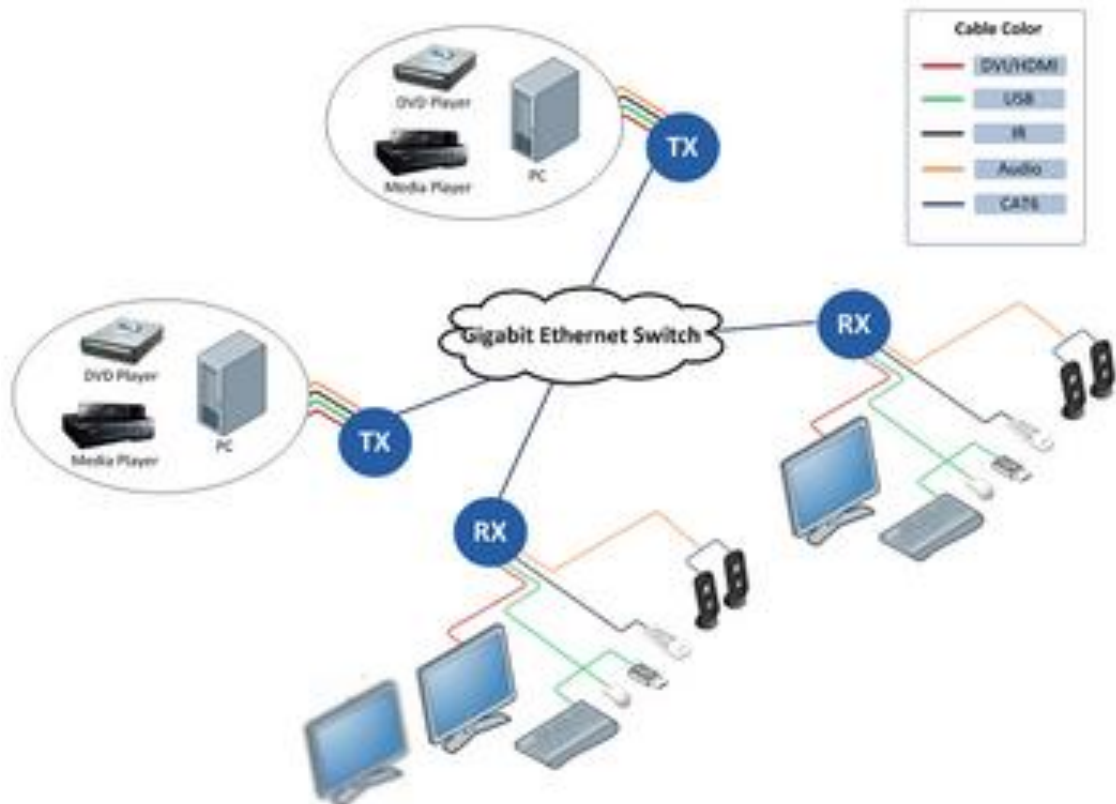

HDMI KVM Extender

UDP4000P-HDMI-Dual

Dual HDMI KVM Extension

UDP4000P-HDMI Dual Head Features

The UDP4000P-HDMI-Dual KVM extender provides perfect dual High Definition Video up to 1920 x 1200 @60Hz per HDMI video port over a single CATx cable at approximately 150m with USB keyboard & mouse, two spare USB, Audio, RS-232 and IR remote control.

This digital extension solution is based on standard UDPIP technology allowing unicast (point-to-point) or multi-cast (one-to-many) through a 1Gig Ethernet switch. Due to multi-cast features, the UDP4000P-HDMI can also be used in a multi-source video wall or even a surveillance centre.

Features

- Supports Full HD video resolutions up to 1920x1200 @ 60Hz, and below, per port
- Seamless interconnectivity between single and dual video UDP series models
- Up to approximately 150m over CAT5, CAT6e or CAT7
- IP based technology supporting unicast (point-to-point) or multi-cast (one-to-many) through a 1Gig Ethernet switch
- Support for many-to-many group broadcasting or multi-user KVM matrix ** 1Gig Ethernet Switch must support at least IGMPv2 as a minimum
- Multi-user KVM matrix mode : On Screen Display (OSD) listing all attached systems
- Matrix Manager is built into each user station – no external matrix manager required
- Supports two USB HID ports for Keyboard and Mouse and two USB ports compatible with : USB touch screen, media stick, jogger wheel, tablet
- 3.5mm Audio jack for microphone in and audio out
- RS-232 and IR connectivity
- Encoder/Decoder engine with Scalar Function for video wall displays with 180, 270 Rotation

ICP GLOBAL PTY LTD

Direct Connect

1Gig Ethernet Switch : One to Many or Many to Many

Surveillance Centre

Multi Source Video Wall

ICP GLOBAL PTY LTD

SUITE 603, LEVEL6 ❖ EASTGARDENS OFFICE TOWER ❖ 152 BUNNERONG ROAD ❖ EASTGARDENS NSW 2036
TEL: (02) 9314-2092 ❖ FAX: (02) 9344-9537
Web <http://www.icpglobal.com.au>