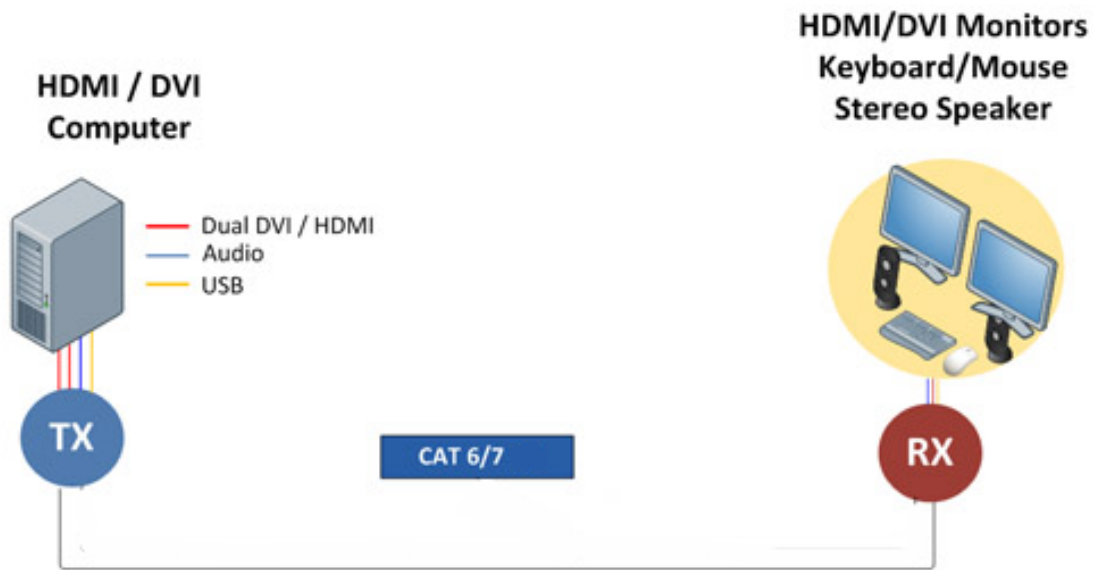

Direct Connect