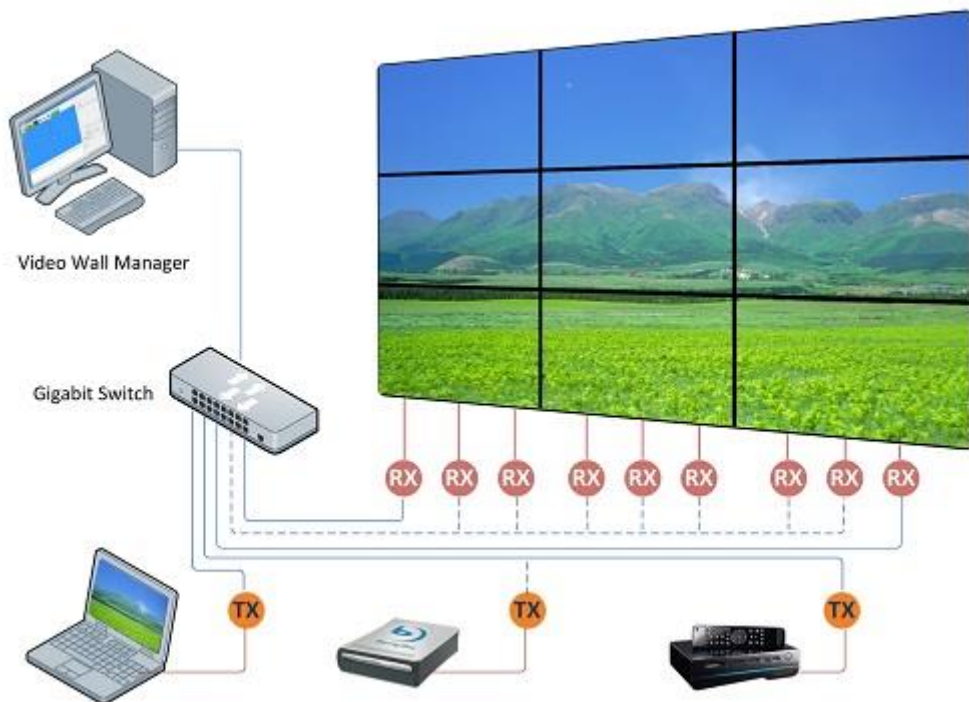

This digital extension solution is based on standard UDPIP technology allowing unicast (point-to-point) or multi-cast (one-to-many) through a 1Gig Ethernet switch. Due to multi-cast features, the UDP4000P-HDMI can also be used in a multi-source video wall or even a surveillance centre.

Features

- Supports Full HD video resolutions up to 1920x1200 @ 60Hz, and below, per port
- Seamless interconnectivity between single and dual video UDP series models
- Up to approximately 150m over CAT5, CAT6e or CAT7
- IP based technology supporting unicast (point-to-point) or multi-cast (one-to-many) through a 1Gig Ethernet switch
- Support for many-to-many group broadcasting or multi-user KVM matrix ** 1Gig Ethernet Switch must support at least IGMPv2 as a minimum
- Multi-user KVM matrix mode : On Screen Display (OSD) listing all attached systems
- Matrix Manager is built into each user station – no external matrix manager required
- Supports two USB HID ports for Keyboard and Mouse and two USB ports compatible with : USB touch screen, media stick, jogger wheel, tablet
- 3.5mm Audio jack for microphone in and audio out
- RS-232 and IR connectivity
- Encoder/Decoder engine with Scalar Function for video wall displays with 180, 270 Rotation

ICP GLOBAL PTY LTD

Direct Connect

1Gig Ethernet Switch : One to Many or Many to Many

Surveillance Centre

Multi Source Video Wall

ICP GLOBAL PTY LTD

SUITE 603, LEVEL6 ❖ EASTGARDENS OFFICE TOWER ❖ 152 BUNNERONG ROAD ❖ EASTGARDENS NSW 2036
TEL: (02) 9314-2092 ❖ FAX: (02) 9344-9537
Web <http://www.icpglobal.com.au>