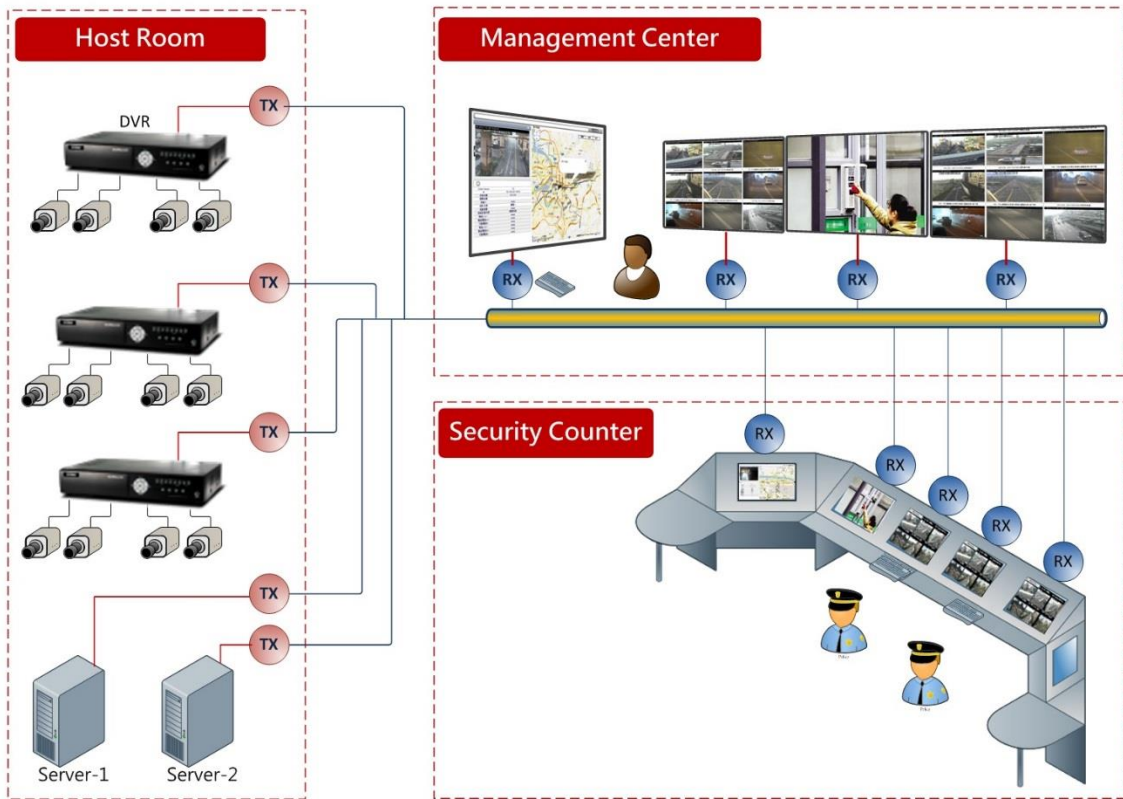

This digital extension solution is based on standard UDPIP technology allowing unicast (point-to-point) or multi-cast (one-to-many) through a 1Gig Ethernet switch. Due to multi-cast features, the UDP4000P-HDMI can also be used in a multi-source video wall or even a surveillance centre.

Features

- Supports Full HD video resolutions up to 1920x1200 @ 60Hz, and below, per port
- Seamless interconnectivity between single and dual video UDP series models
- Up to approximately 150m over CAT5, CAT6e or CAT7
- IP based technology supporting unicast (point-to-point) or multi-cast (one-to-many) through a 1Gig Ethernet switch
- Support for many-to-many group broadcasting or multi-user KVM matrix ** 1Gig Ethernet Switch must support at least IGMPv2 as a minimum
- Multi-user KVM matrix mode : On Screen Display (OSD) listing all attached systems
- Matrix Manager is built into each user station – no external matrix manager required
- Supports two USB HID ports for Keyboard and Mouse and two USB ports compatible with : USB touch screen, media stick, jogger wheel, tablet
- 3.5mm Audio jack for microphone in and audio out
- RS-232 and IR connectivity
- Encoder/Decoder engine with Scalar Function for video wall displays with 180, 270 Rotation

ICP GLOBAL PTY LTD

Direct Connect

1Gig Ethernet Switch : One to Many or Many to Many

Surveillance Centre

Multi Source Video Wall

ICP GLOBAL PTY LTD

SUITE 603, LEVEL6 ❖ EASTGARDENS OFFICE TOWER ❖ 152 BUNNERONG ROAD ❖ EASTGARDENS NSW 2036
TEL: (02) 9314-2092 ❖ FAX: (02) 9344-9537
Web <http://www.icpglobal.com.au>