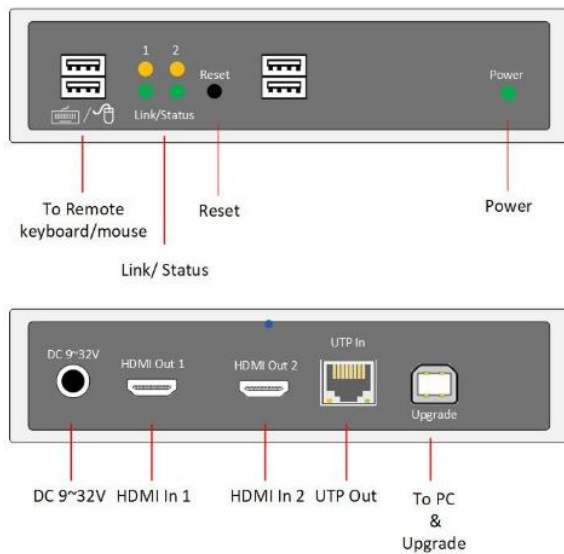

User Station