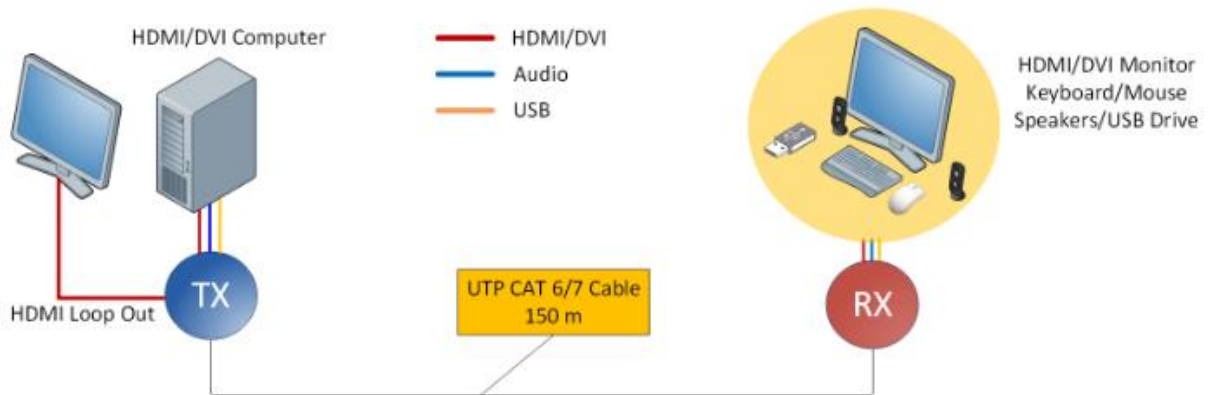

Direct Connect