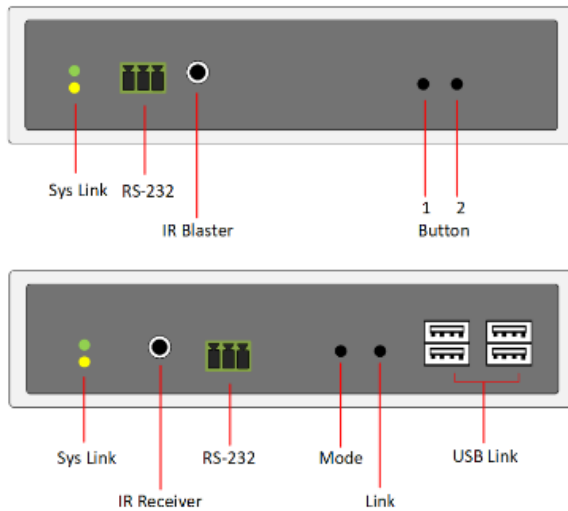

User Station