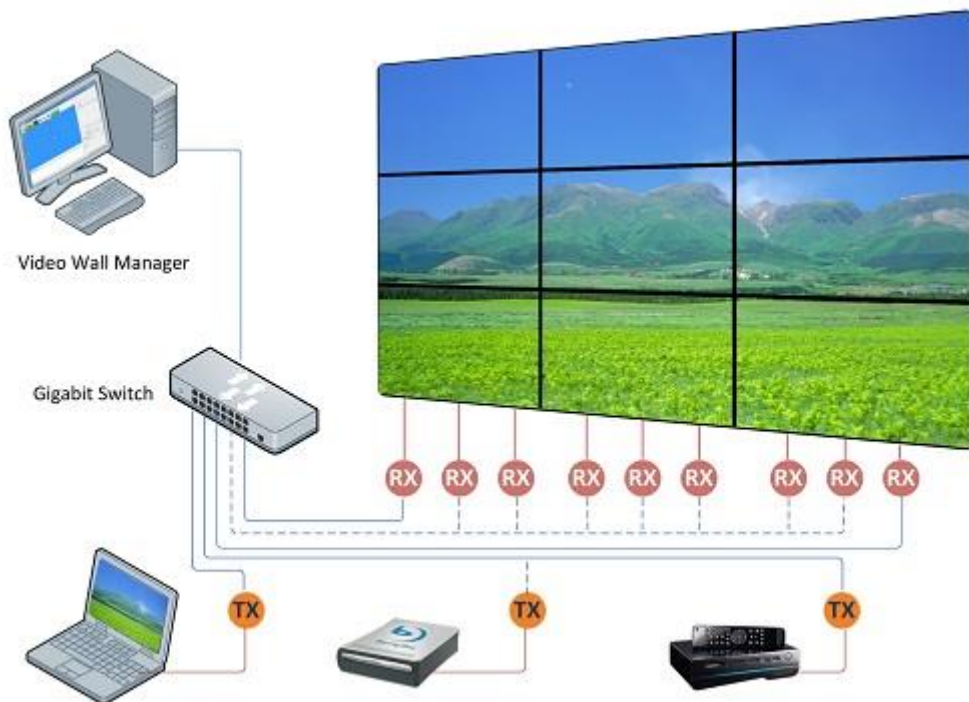

Multi Source Video Wall