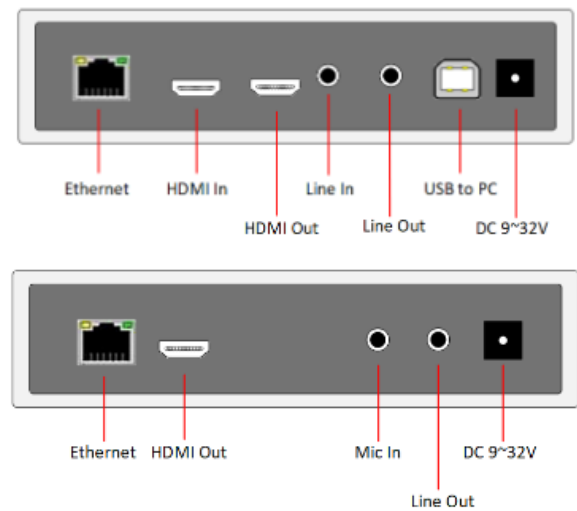

Transmitter

Features

- Supports Full HD video resolutions up to 4K @ 30Hz / 2560x1440 @ 60Hz and below
- Supports HDMI with HDMI local out port on the transmitter
- Up to approximately 150m over CAT5, CAT6e or CAT7
- IP based technology supporting unicast (point-to-point) or multi-cast (one-to-many) through a 1Gig Ethernet switch
- Support for many-to-many group broadcasting or multi-user KVM matrix ** 1Gig Ethernet Switch must support at least IGMPv2 as a minimum
- Multi-user KVM matrix mode : On Screen Display (OSD) listing all attached systems
- Matrix Manager is built into each user station – no external matrix manager required
- Supports two USB HID ports for Keyboard and Mouse and two USB ports compatible with : USB touch screen, media stick, jogger wheel, tablet
- 3.5mm Audio jack for microphone in and audio out
- RS-232 and IR connectivity
- Encoder/Decoder engine with Scalar Function for video wall displays with 180, 270 Rotation

ICP GLOBAL PTY LTD