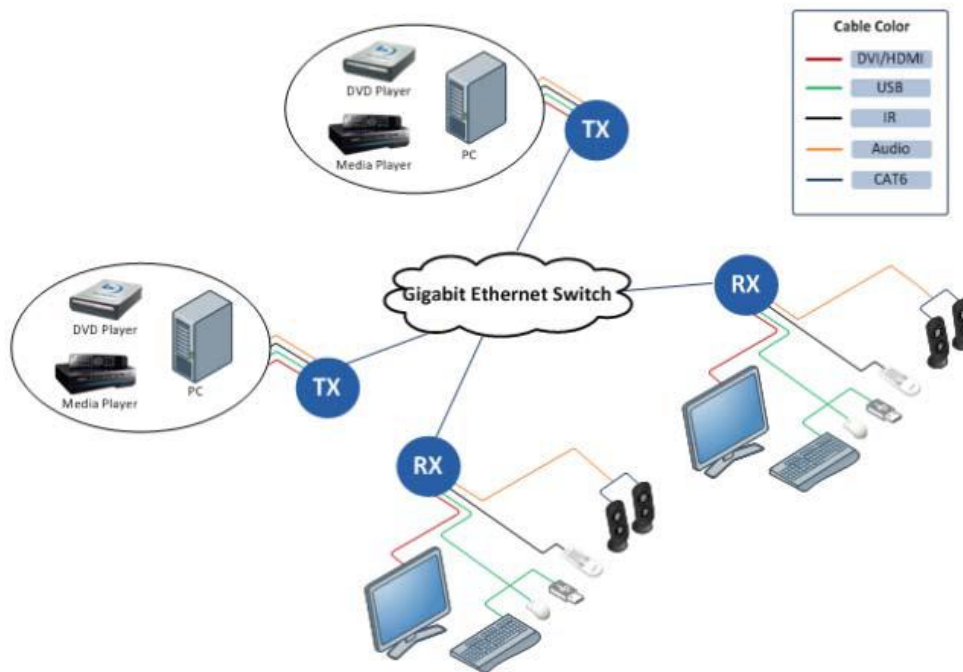

1Gig Ethernet Switch : One to Many or Many to Many