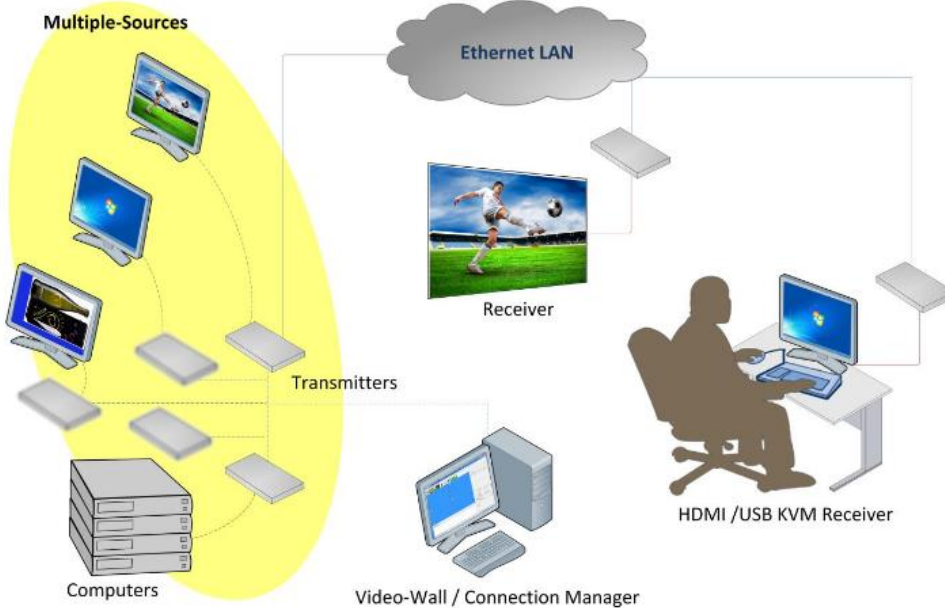

Receivers

Receivers