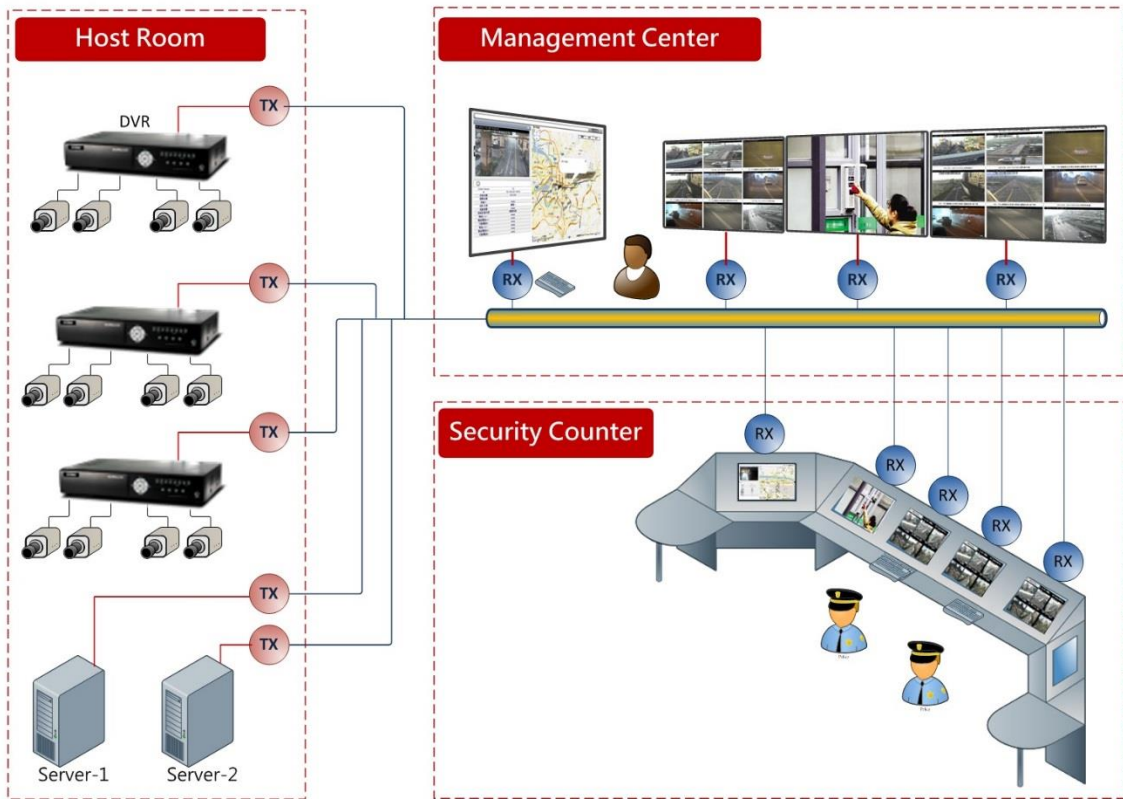

Surveillance Centre