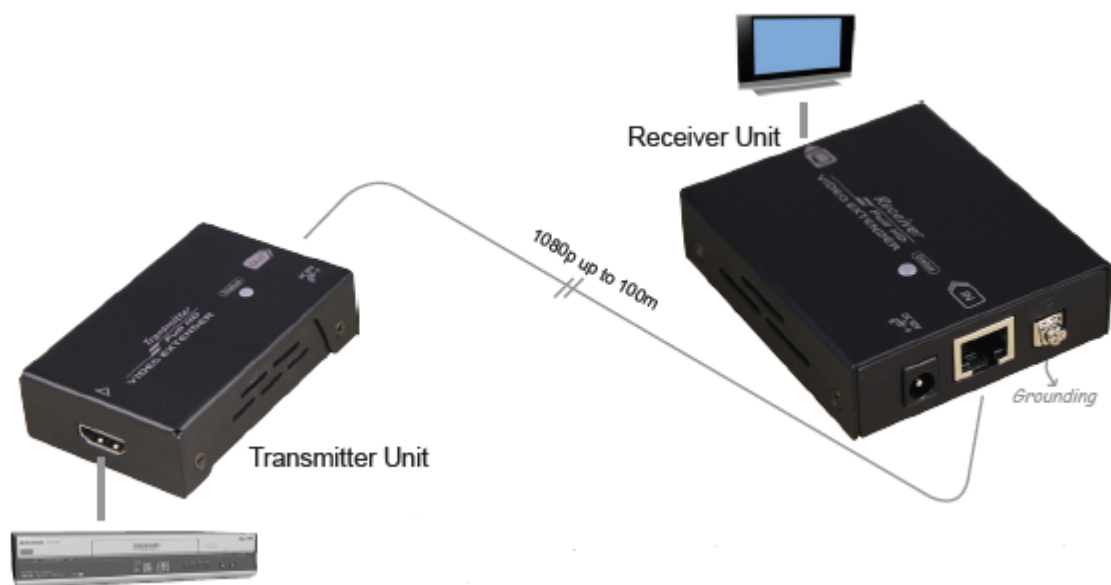

### HEXT-100 Features

This HDMI extender over CAT 5 allows you to extend your HDMI signal up to 100 metres away using standard, inexpensive CAT 5e or CAT 6 cabling.

The HDBaseT technology allows the extension of uncompressed Full HD 1080p or 4K2K Ultra HD video as well as digital surround sound audio all over just one single CAT 5/6 cable.

This HDMI extender also has a unique Phantom Power feature. With Phantom Power, you need only one AC power adapter and can connect the included power adapter to either the transmitter or receiver.

#### Features

- Extends your HDMI signal up to 100 metres over a single CAT 5e or CAT 6 UTP cable
- Supports uncompressed Full HD 1080p video up to 100m
- Supports uncompressed 4K2K Ultra HD video up to 50m
- Supports full uncompressed digital audio
- Supports High Speed HDMI with 3D
- Phantom Power feature - use a single AC adapter at either transmitter or receiver end
- HDMI resolution support: 4K2K, 1080p, 1080i, 720p, 576p, 576i, 480p and 480i
- Deep Colour support: 24-bit and 36-bit
- Audio format support: LPCM, Dolby AC-3, DTS7.1 & DSD
- HDCP version: HDCP v1.2
- Supports bandwidth up to 340MHz (10.2Gbps)

Model	Transmitter Unit	Receiver Unit
Input → Output	HDMI → RJ45	RJ45 → HDMI
LED (Link / Video status)	x 1 (Dual Color)	x 1 (Dual Color)
Video Resolution (max)	4K Ultra HD 2160p (3840 x 2160) Full HD 1080p (1920 x 1080)	
Extension Distance	100m @ 1080p / 70m @ 4K2K	
Power Supply	DC 12V (Phantom Power)	
Enclosure	Metal	
Weight (g)	120	195
H x W x D (mm)	22 x 52 x 80	25 x 67 x 80